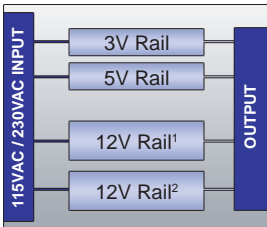

Features

- SLI™ Certified
- 120mm Fan
- Thermostatically controlled fans for low acoustic noise.
- Dual Rail Technology
- FlexForce Cabling Technology
- Meets ATX v2.2, v1.3 and ATX 12V v2.02 Specifications
- Power Protections:
Short Circuit, In-rush Current, Thermal Overload, Over-Temperature, Over-Voltage, Over-Current, Under-Voltage

Featuring
FLEXFORCE
Slim Cable
Technology

INCLUDES
**U V-Ready
Cables!**

**Modular Cabling
Technology**

What is Dual Rail Technology?

- Better Power Distribution - Dual Rail Technology distributes power to components that require it the most.
- Dedicated CPU Rail - Dedicated 12V Rail for the 2x2 Motherboard Connector
- More power where you need it...